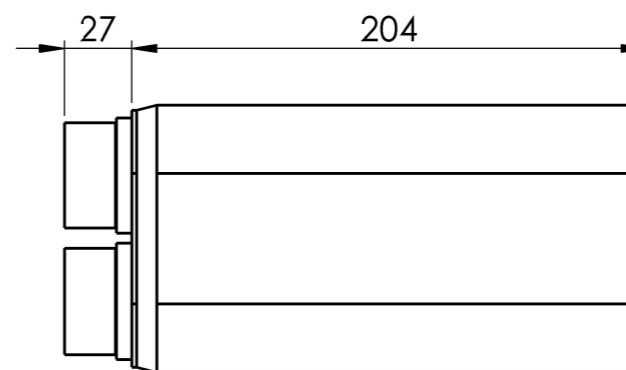

1" BSPP FEMALE

<b>DESCRIPTION</b>	BRAZED PLATE HEAT EXCHANGER
<b>PART NUMBER</b>	PXB500-80
<b>INDUSTRY REFERENCE</b>	HEX S615-80
<b>APPLICATION</b>	HVAC, HEAT PUMP, CHILLER, OIL COOLER, PROCESSING COOLING AND HEATING
<b>WEIGHT (KG)</b>	21.00

**DO NOT SCALE DRAWING**